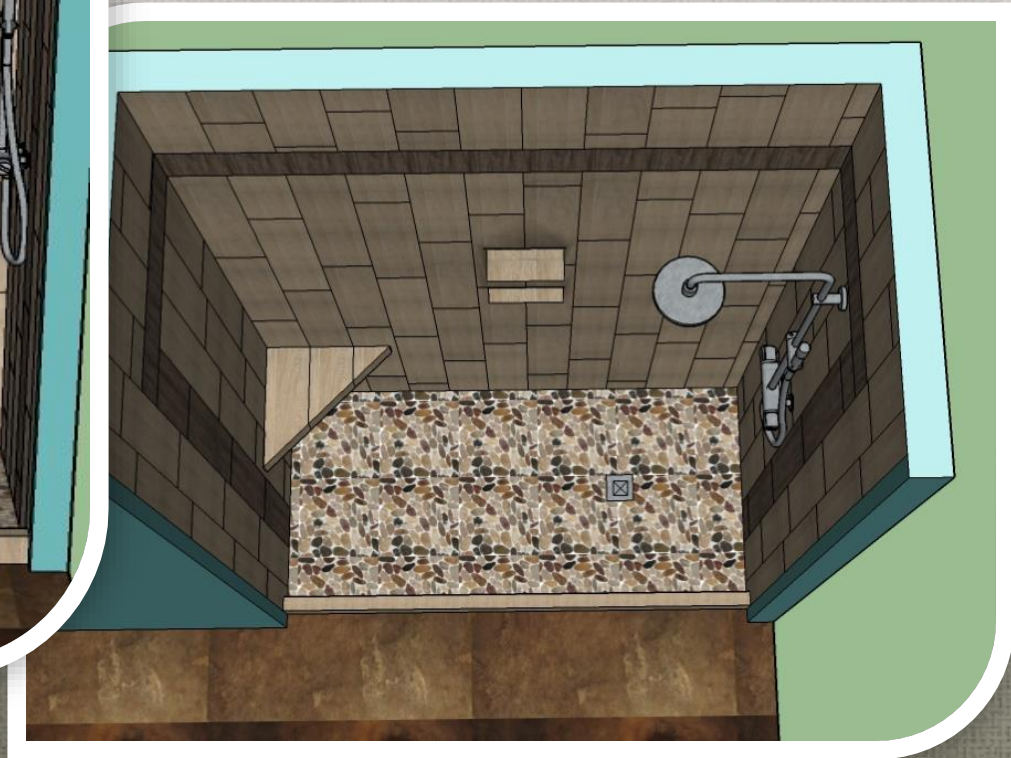

COHEN BASEMENT BATH

Lindsey W. Kehres

COHEN BASEMENT BATH

NATURA – HAMPTON BLONDE

NATURA – CHARLESTON BROWN

(6" CONTRAST BAND ACROSS ALL 3 WALLS)

LIGHT SMOKE POWER GROUT

FLAT PEBBLES – MIXED SALAD

MOCHA POWER GROUT

BRUSHED NICKEL RONDEC SCHLUTER

SHOWER CURB, VERTICAL SHOWER EDGE,
& SEAT EDGE

Lindsey W. Kehres

COHEN BASEMENT BATH

Lindsey W. Kehres

COHEN BASEMENT BATH

- NATURA – HAMPTON BLONDE (6X24)
- NATURA – CHARLESTON BROWN (6X24)
- (6" CONTRAST BAND ACROSS ALL 3 WALLS)
- FLAT PEBBLES – MIXED SALAD (12" SHEET)
- 24" BETTER BENCH
- (LAY TILE IN LINE WITH WALL TILE)