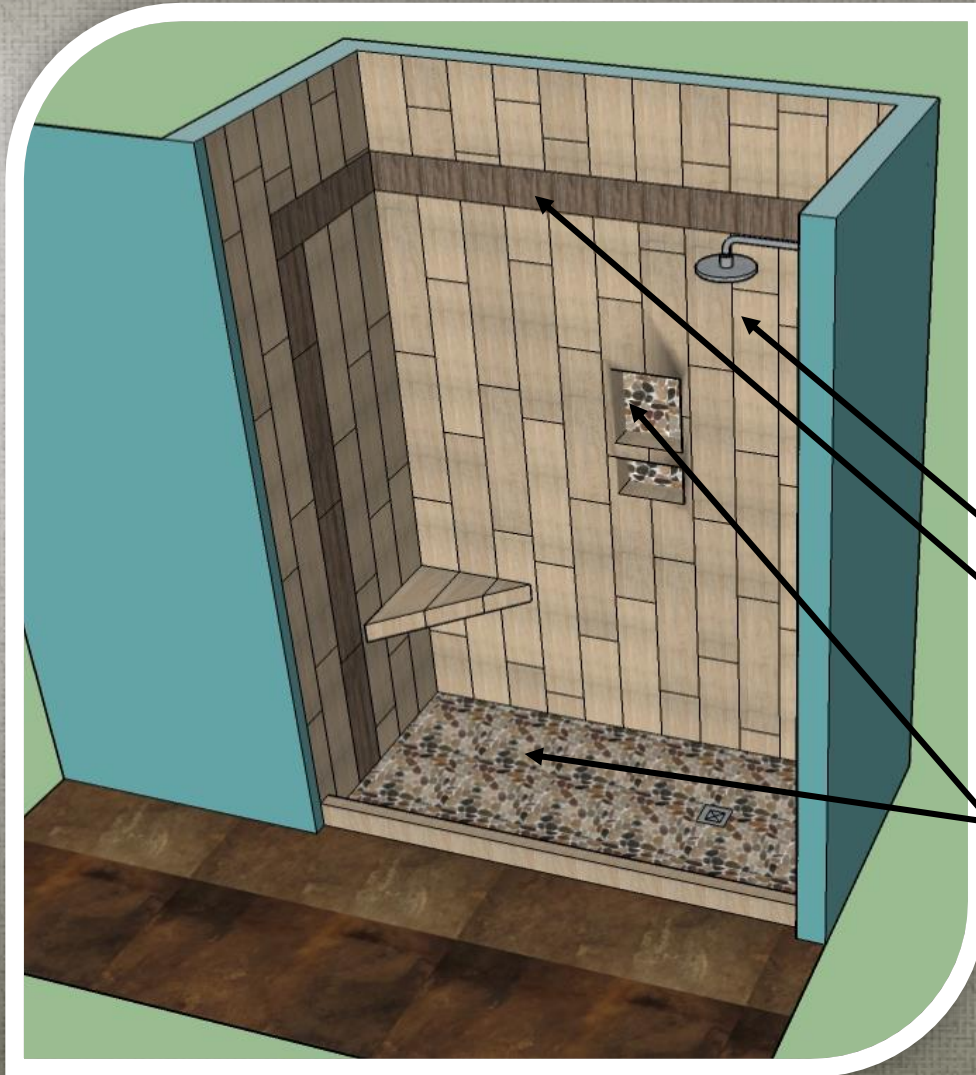

COHEN BASEMENT BATH

Lindsey W. Kehres

COHEN BASEMENT BATH

NATURA – HAMPTON BLONDE

NATURA – CHARLESTON BROWN

(6" CONTRAST BAND ACROSS ALL 3 WALLS)

LIGHT SMOKE POWER GROUT

FLAT PEBBLES – MIXED SALAD

MOCHA POWER GROUT

BRUSHED NICKEL RONDEC SCHLUTER

SHOWER CURB, VERTICAL SHOWER EDGE,
& SEAT EDGE

Lindsey W. Kehres

COHEN BASEMENT BATH

Lindsey W. Kehres

COHEN BASEMENT BATH

- NATURA – HAMPTON BLONDE (6X24)
- NATURA – CHARLESTON BROWN (6X24)
- (6" CONTRAST BAND ACROSS ALL 3 WALLS)
- FLAT PEBBLES – MIXED SALAD (12" SHEET)
- 24" BETTER BENCH
- (LAY TILE IN LINE WITH WALL TILE)