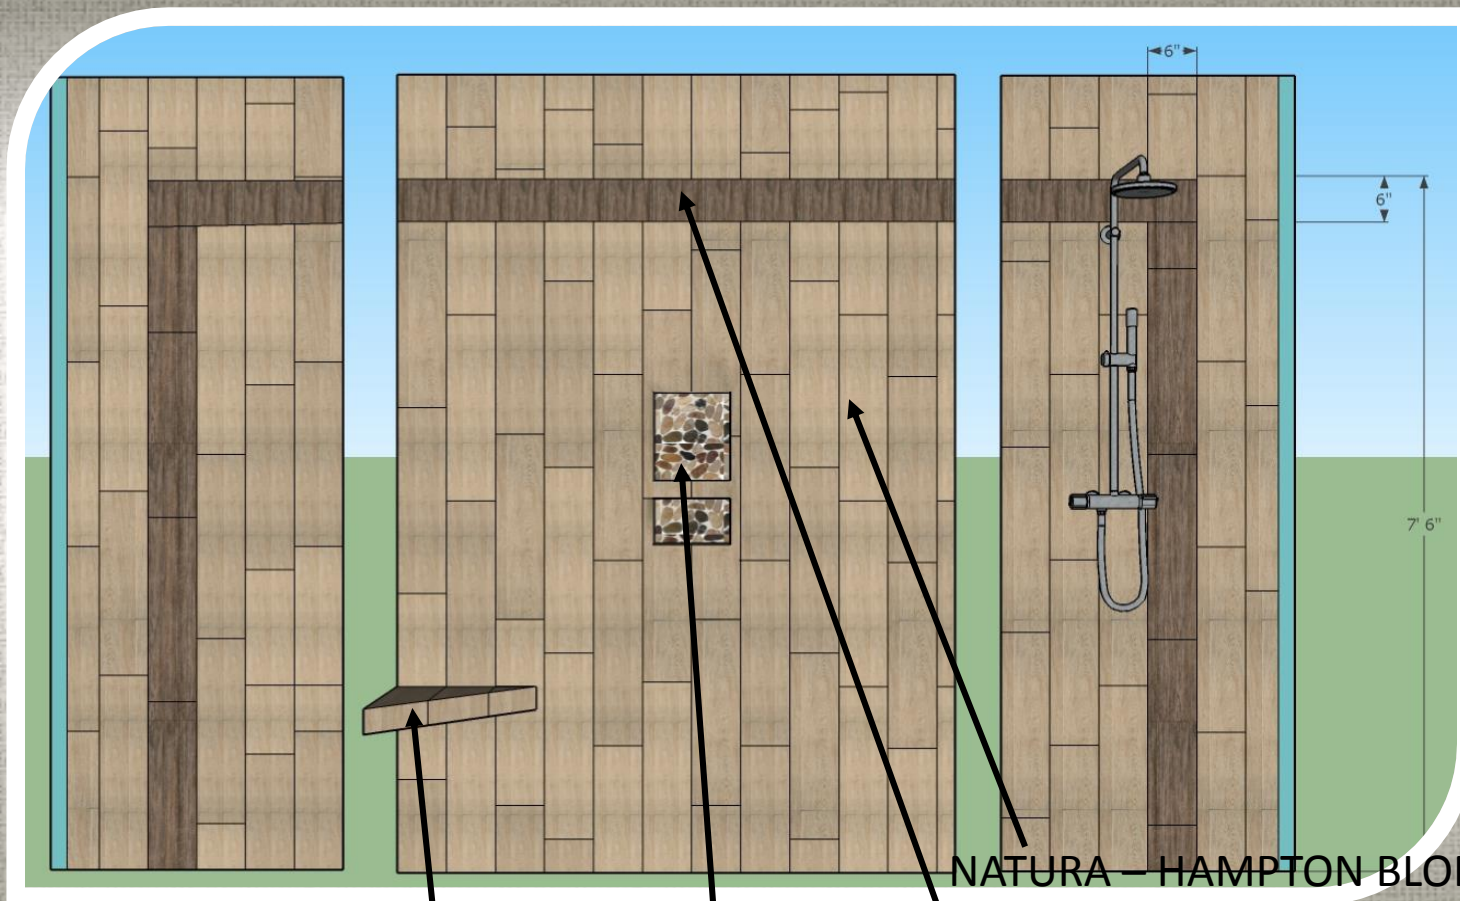

COHEN BASEMENT BATH

Lindsey W. Kehres

COHEN BASEMENT BATH

NATURA – HAMPTON BLONDE

NATURA – CHARLESTON BROWN

(6" CONTRAST BAND ACROSS ALL 3 WALLS)

LIGHT SMOKE POWER GROUT

FLAT PEBBLES – MIXED SALAD

MOCHA POWER GROUT

BRUSHED NICKEL RONDEC SCHLUTER

SHOWER CURB, VERTICAL SHOWER EDGE,
& SEAT EDGE

Lindsey W. Kehres

COHEN BASEMENT BATH

Lindsey W. Kehres

COHEN BASEMENT BATH

- NATURA – HAMPTON BLONDE (6X24)
- NATURA – CHARLESTON BROWN (6X24)
- (6" CONTRAST BAND ACROSS ALL 3 WALLS)
- FLAT PEBBLES – MIXED SALAD (12" SHEET)
- 24" BETTER BENCH
- (LAY TILE IN LINE WITH WALL TILE)